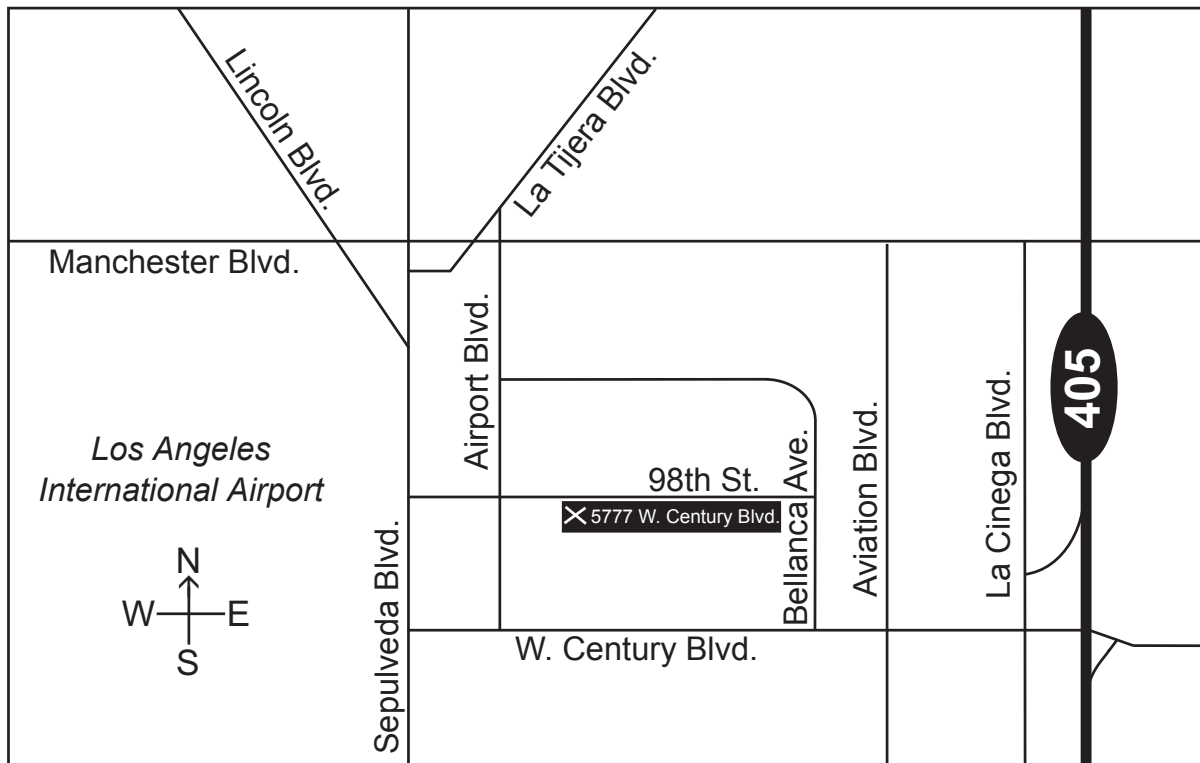

## DIRECTIONS TO THE INDEPENDENT ADOPTION CENTER

5777 W. Century Blvd., Suite 1450  
Los Angeles, CA 90045

From the 405 Freeway:

- Take the 405 freeway to the Century Blvd. exit
- Coming Northbound, make a left turn off the ramp onto Century Blvd. heading toward the airport
- Coming Southbound, exit Century Blvd. West. Take a Left on La Cinega Blvd. and a Right on Century Blvd. Continue on Century Blvd. and turn Right on Bellanca Ave.
- Take Bellanca to the first stop sign, which is 98th street, turn Left. Our office building is located half way down the block on the left side. It is the large white building labeled 5777 West Century. Turn into the second driveway of the building. We are located behind the Hilton Hotel.
- Proceed up to the 14th floor, suite #1450

From the 105 Freeway:

- Take the 105 freeway and exit La Cienega/Aviation.
- Head North on Aviation and turn left onto Century Blvd.
- Turn right at the first light, Bellanca.
- Take Bellanca to the first stop sign, which is 98th street, turn Left. Our office building is located half way down the block on the left side. It is the large white building labeled 5777 West Century. Turn into the second driveway of the building. We are located behind the Hilton Hotel.
- Proceed up to the 14th floor, suite #1450

\* Map not drawn exactly to scale.